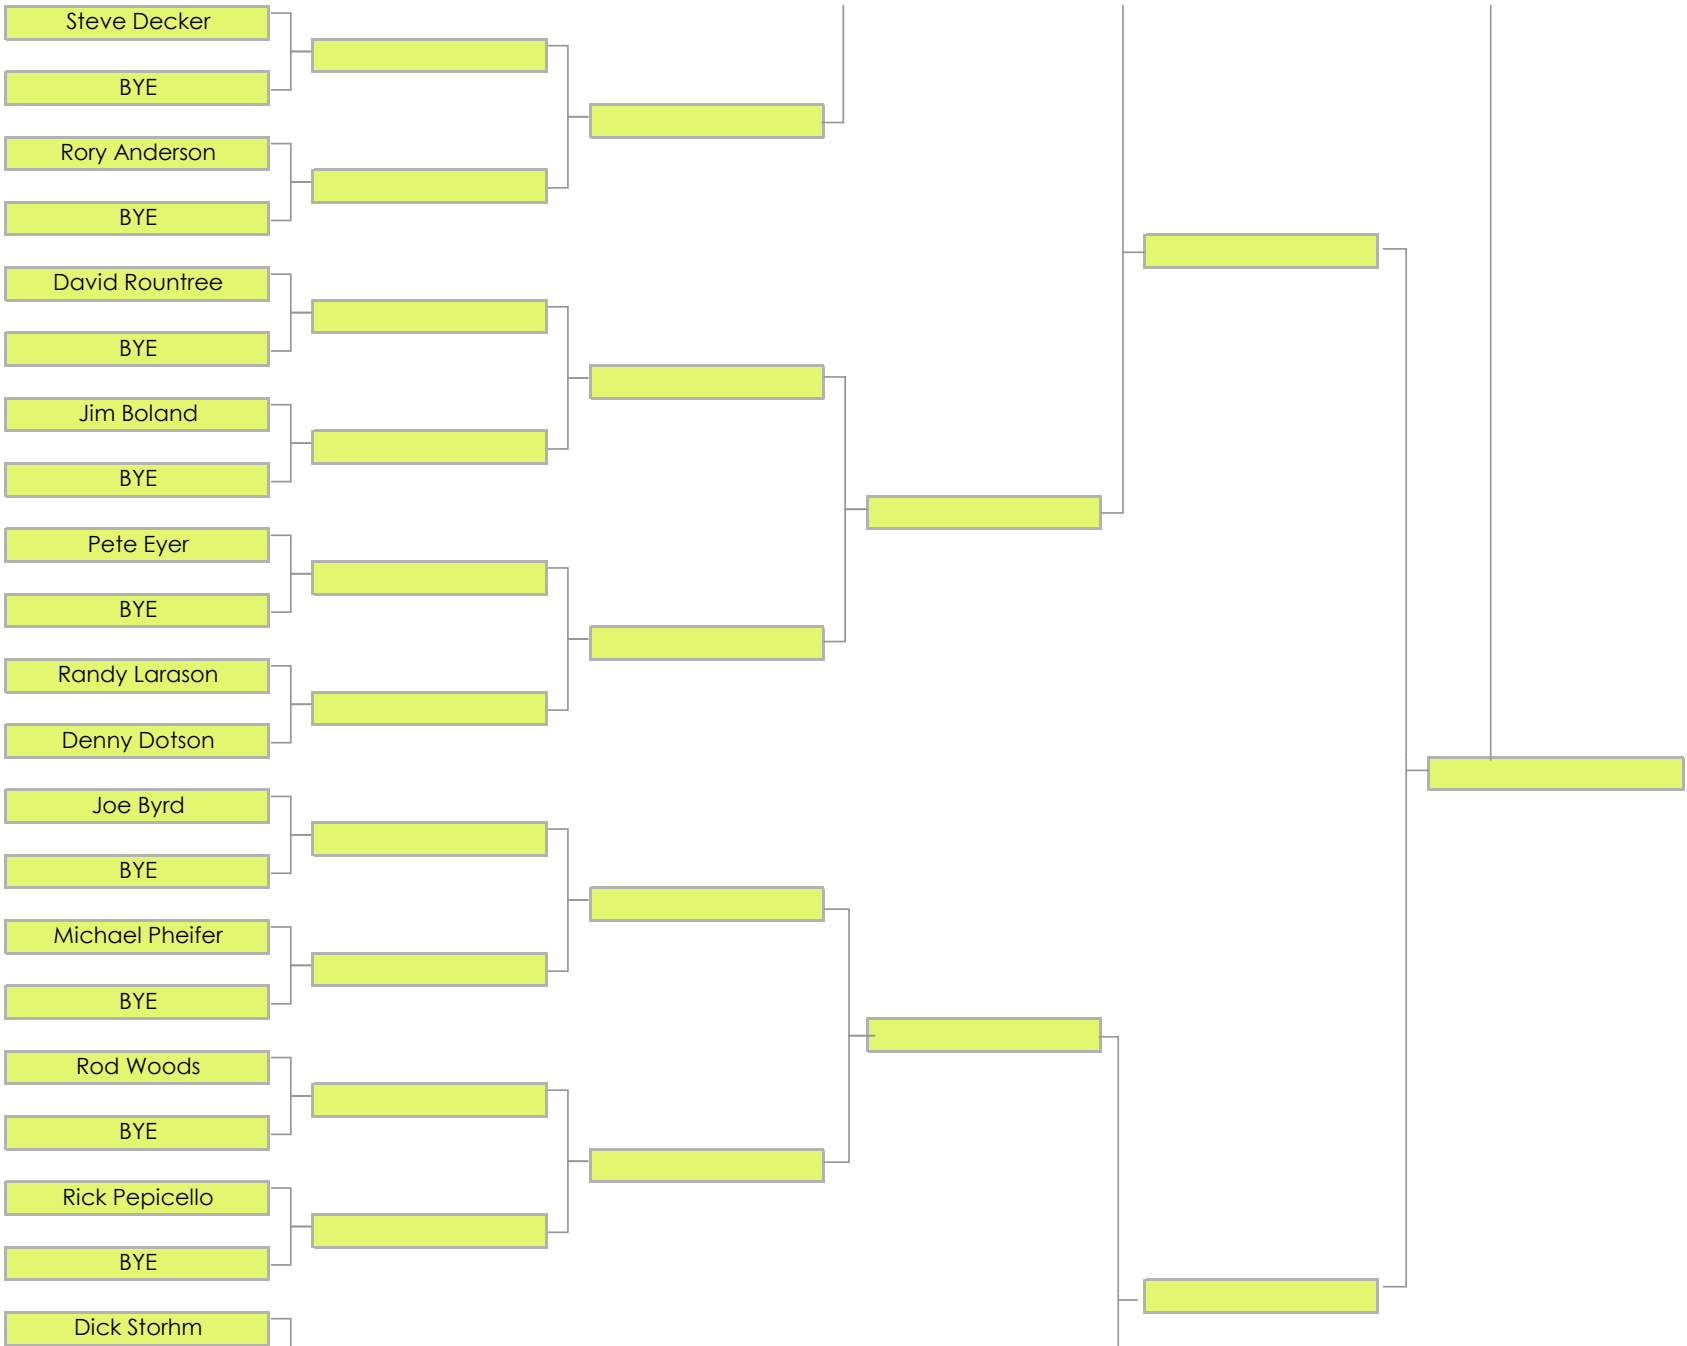

## Senior Handicap Division

Round 1	Round 2	Round 3	Round 4	Round 5	Round 6
April 19 - May 14	May 15 - June 14	June 15 - June 30	July 1 - July 14	July 15 - July 31	August 1 - August 14
Default Course	Default Course	Default Course	Default Course	Default Course	Default Course
New Albany Links	Clover Valley	Glenross	Royal American	Bent Tree	Clover Valley

Default Tees	Senior (color)
Bent Tree	Black
Clover Valley	Gold
Glenross	White
New Albany Links	Gold
Royal American Links	Gold*

\*RAL new tee colors in summer 2021 (new gold color in 2021, it used to be the green color tees in 2020)

Senior Handicap  
Champion

Round 1
April 19 - May 14
Default Course
New Albany Links

Round 2
May 15 - June 14
Default Course
Clover Valley

Round 3
June 15 - June 30
Default Course
Glenross

Round 4
July 1 - July 14
Default Course
Royal American

Round 5
July 15 - July 31
Default Course
Bent Tree

Round 6
August 1 - August 14
Default Course
Clover Valley