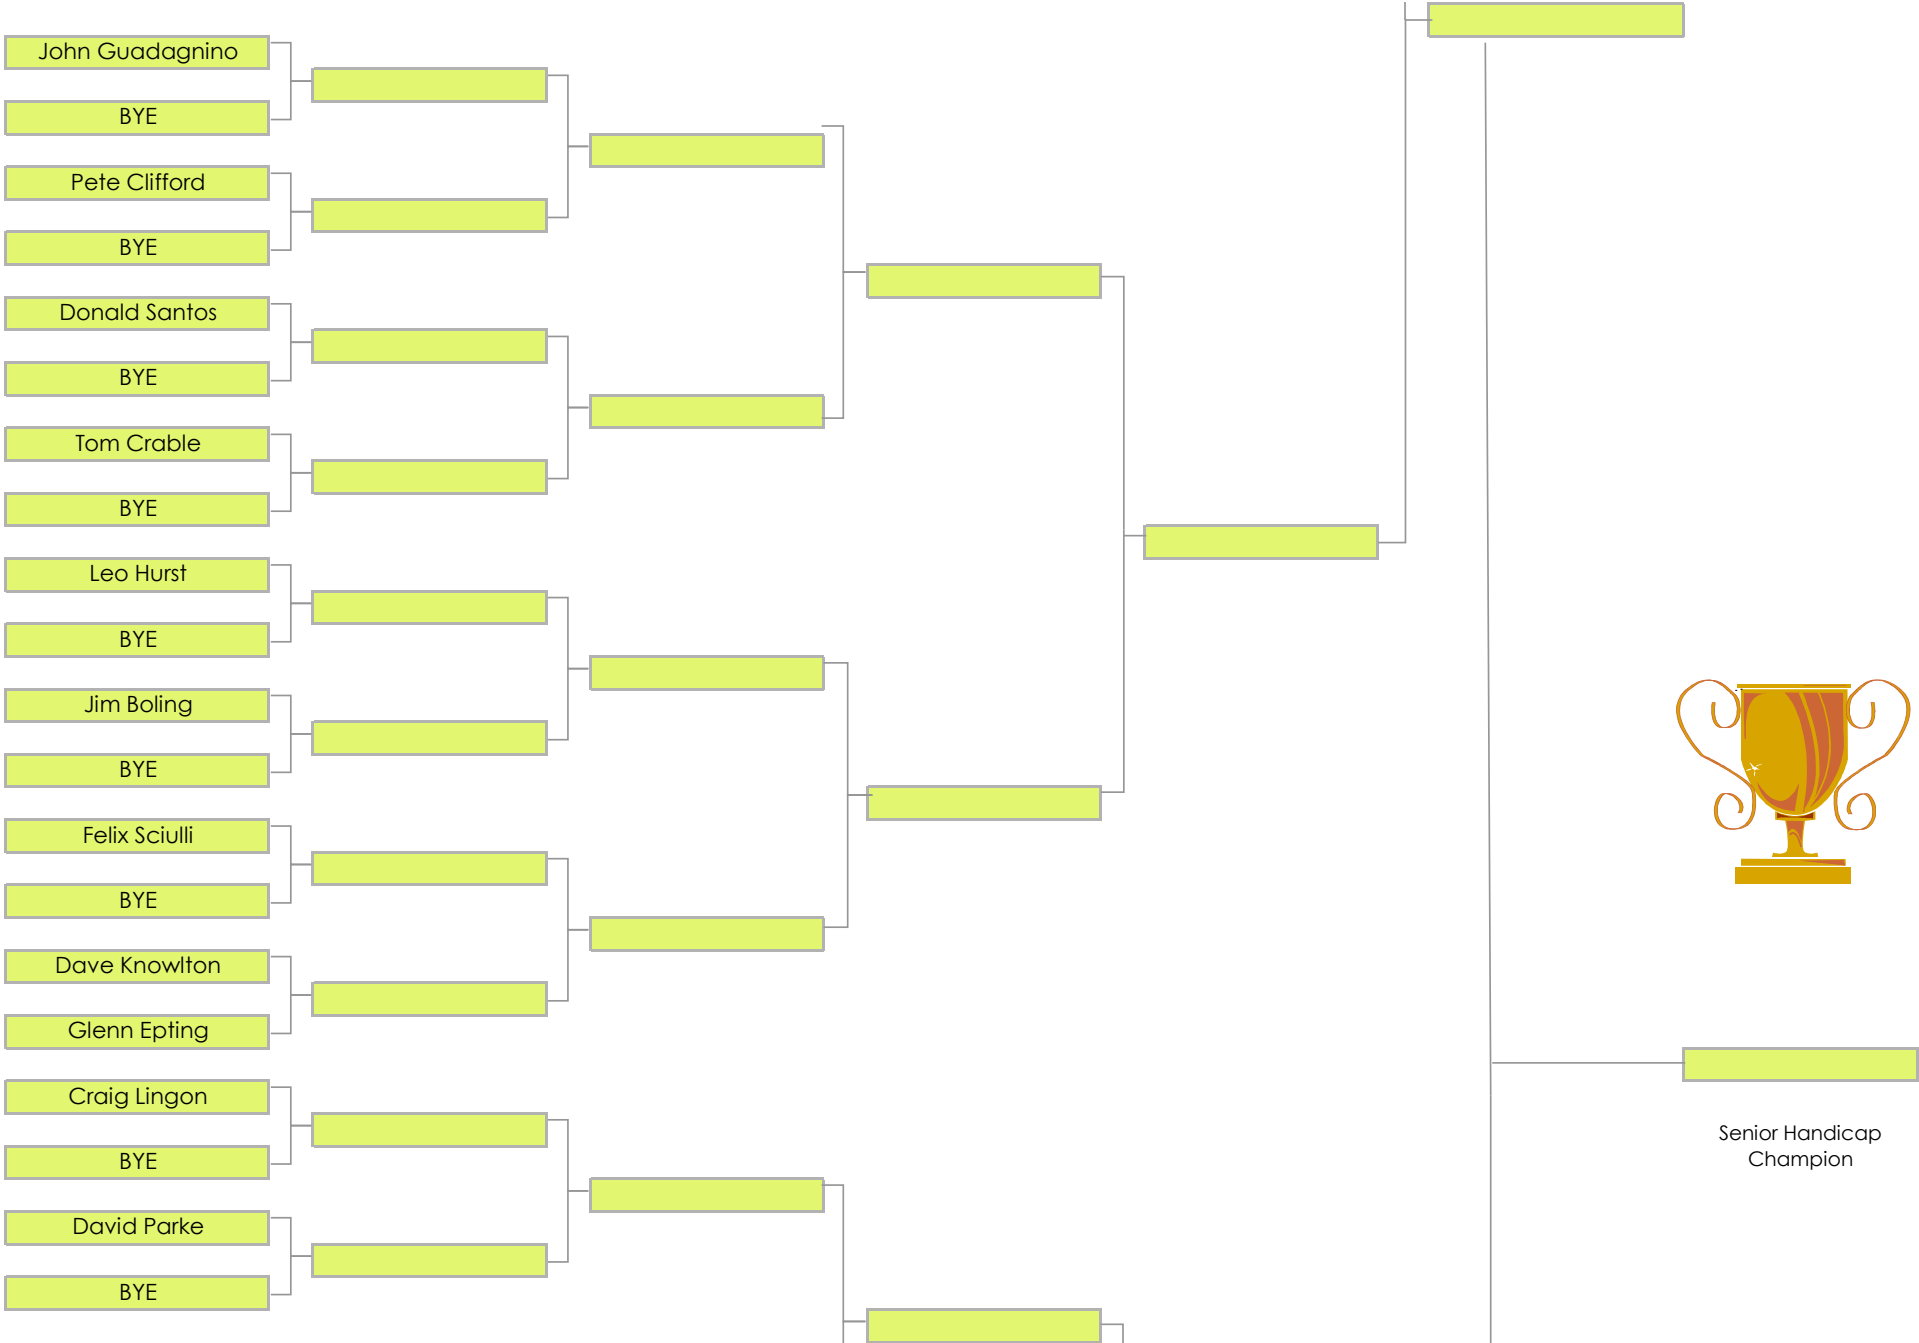

## Senior Handicap Division

Round 1	Round 2	Round 3	Round 4	Round 5	Round 6
April 19 - May 14	May 15 - June 14	June 15 - June 30	July 1 - July 14	July 15 - July 31	August 1 - August 14
Default Course	Default Course	Default Course	Default Course	Default Course	Default Course
New Albany Links	Clover Valley	Glenross	Royal American	Bent Tree	Clover Valley

Default Tees	Senior (color)
Bent Tree	Black
Clover Valley	Gold
Glenross	White
New Albany Links	Gold
Royal American Links	Gold*

\*RAL new tee colors in summer 2021 (new gold color in 2021, it used to be the green color tees in 2020)

Senior Handicap  
Champion

Round 1
April 19 - May 14
Default Course
New Albany Links

Round 2
May 15 - June 14
Default Course
Clover Valley

Round 3
June 15 - June 30
Default Course
Glenross

Round 4
July 1 - July 14
Default Course
Royal American

Round 5
July 15 - July 31
Default Course
Bent Tree

Round 6
August 1 - August 14
Default Course
Clover Valley