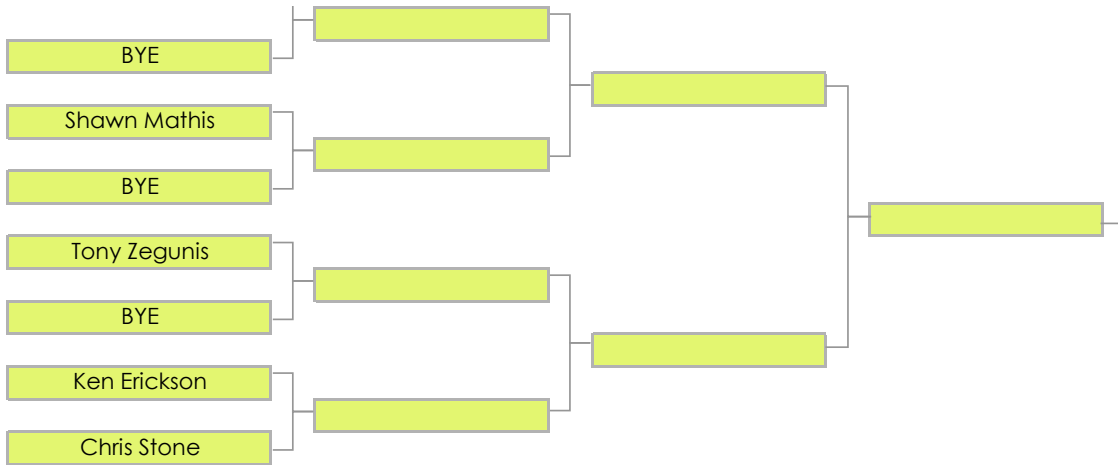

Round 1
April 19 - May 14
Default Course
New Albany Links

Round 2
May 15 - June 14
Default Course
Clover Valley

Round 3
June 15 - June 30
Default Course
Glenross

Round 4
July 1 - July 14
Default Course
Royal American

Round 5
July 15 - July 31
Default Course
Bent Tree

Round 6
August 1 - August 14
Default Course
Clover Valley