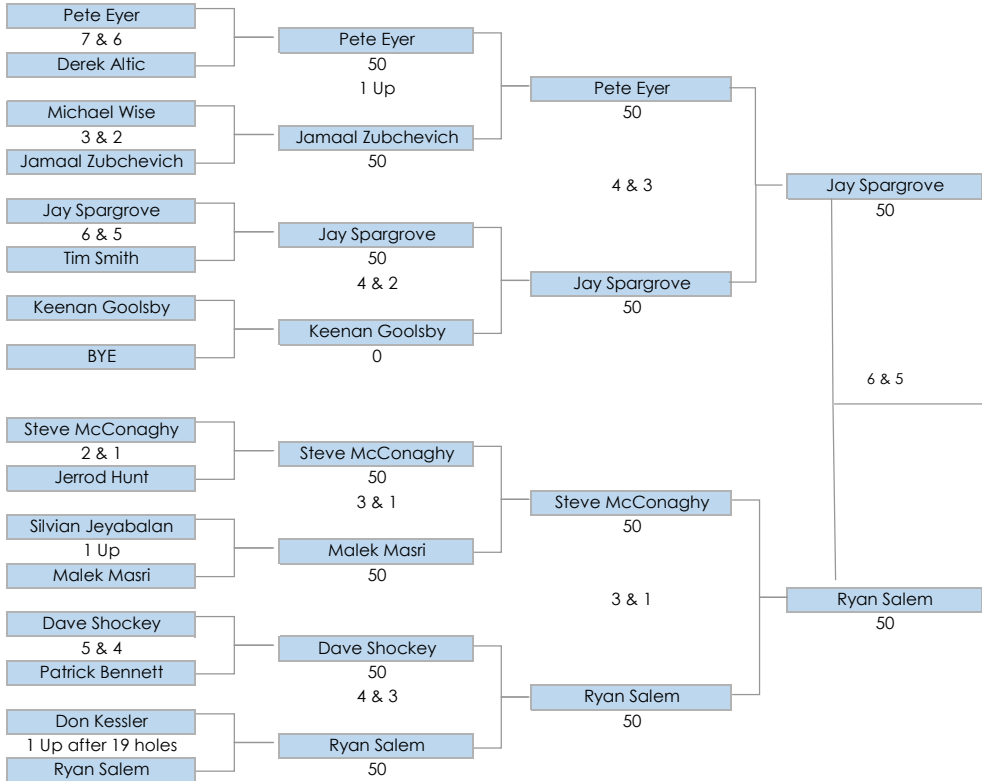

Scratch Division

Round 1
April 19 - May 14
Default Course
Glenross

Round 2
May 15 - June 14
Default Course
New Albany Links

Round 3
June 15 - July 14
Default Course
Bent Tree

Round 4
July 15 - August 13
Default Course
Royal American Links

Default Tees	Scratch (color)
Bent Tree	Green
Clover Valley	Black
Glenross	Black
New Albany Links	Black
Royal American Links	Black*

*RAL new tee colors in summer 2021 (new black color in 2021, it used to be the gold color tees in 2020)

Jay Spargrove
100
Scratch Division Champion

Round 1
April 19 - May 14
Default Course
Glenross

Round 2
May 15 - June 14
Default Course
New Albany Links

Round 3
June 15 - July 14
Default Course
Bent Tree

Round 4
July 15 - August 13
Default Course
Royal American Links