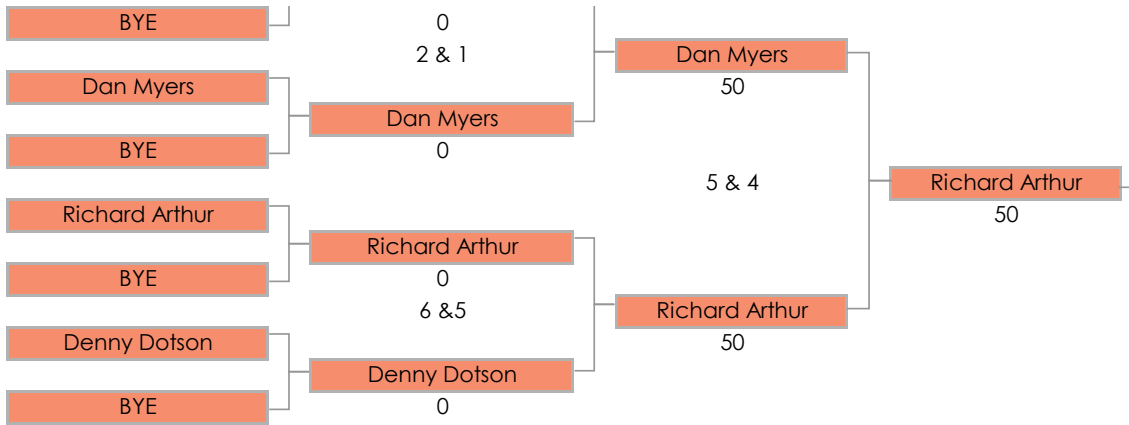

Mens Handicap Division

Round 1	Round 2	Round 3	Round 4	Round 5	Round 6
April 19 - May 14	May 15 - June 14	June 15 - June 30	July 1 - July 14	July 15 - July 31	August 1 - August 13
Default Course	Default Course	Default Course	Default Course	Default Course	Default Course
Bent Tree	New Albany Links	Glenross	Royal American	Clover Valley	Bent Tree

Default Tees	Mens (color)
Bent Tree	Gold
Clover Valley	White
Glenross	Blue
New Albany Links	White
Royal American Links	Blue*

*RAL new tee colors in summer 2021 (new blue color in 2021, it used to be the black color tees in 2020)

1 Up after 19 holes

Matt Hunter

Round 1
April 19 - May 14
Default Course
Bent Tree

Round 2
May 15 - June 14
Default Course
New Albany Links

Round 3
June 15 - June 30
Default Course
Glenross

Round 4
July 1 - July 14
Default Course
Royal American

Round 5
July 15 - July 31
Default Course
Clover Valley

Round 6
August 1 - August 13
Default Course
Bent Tree