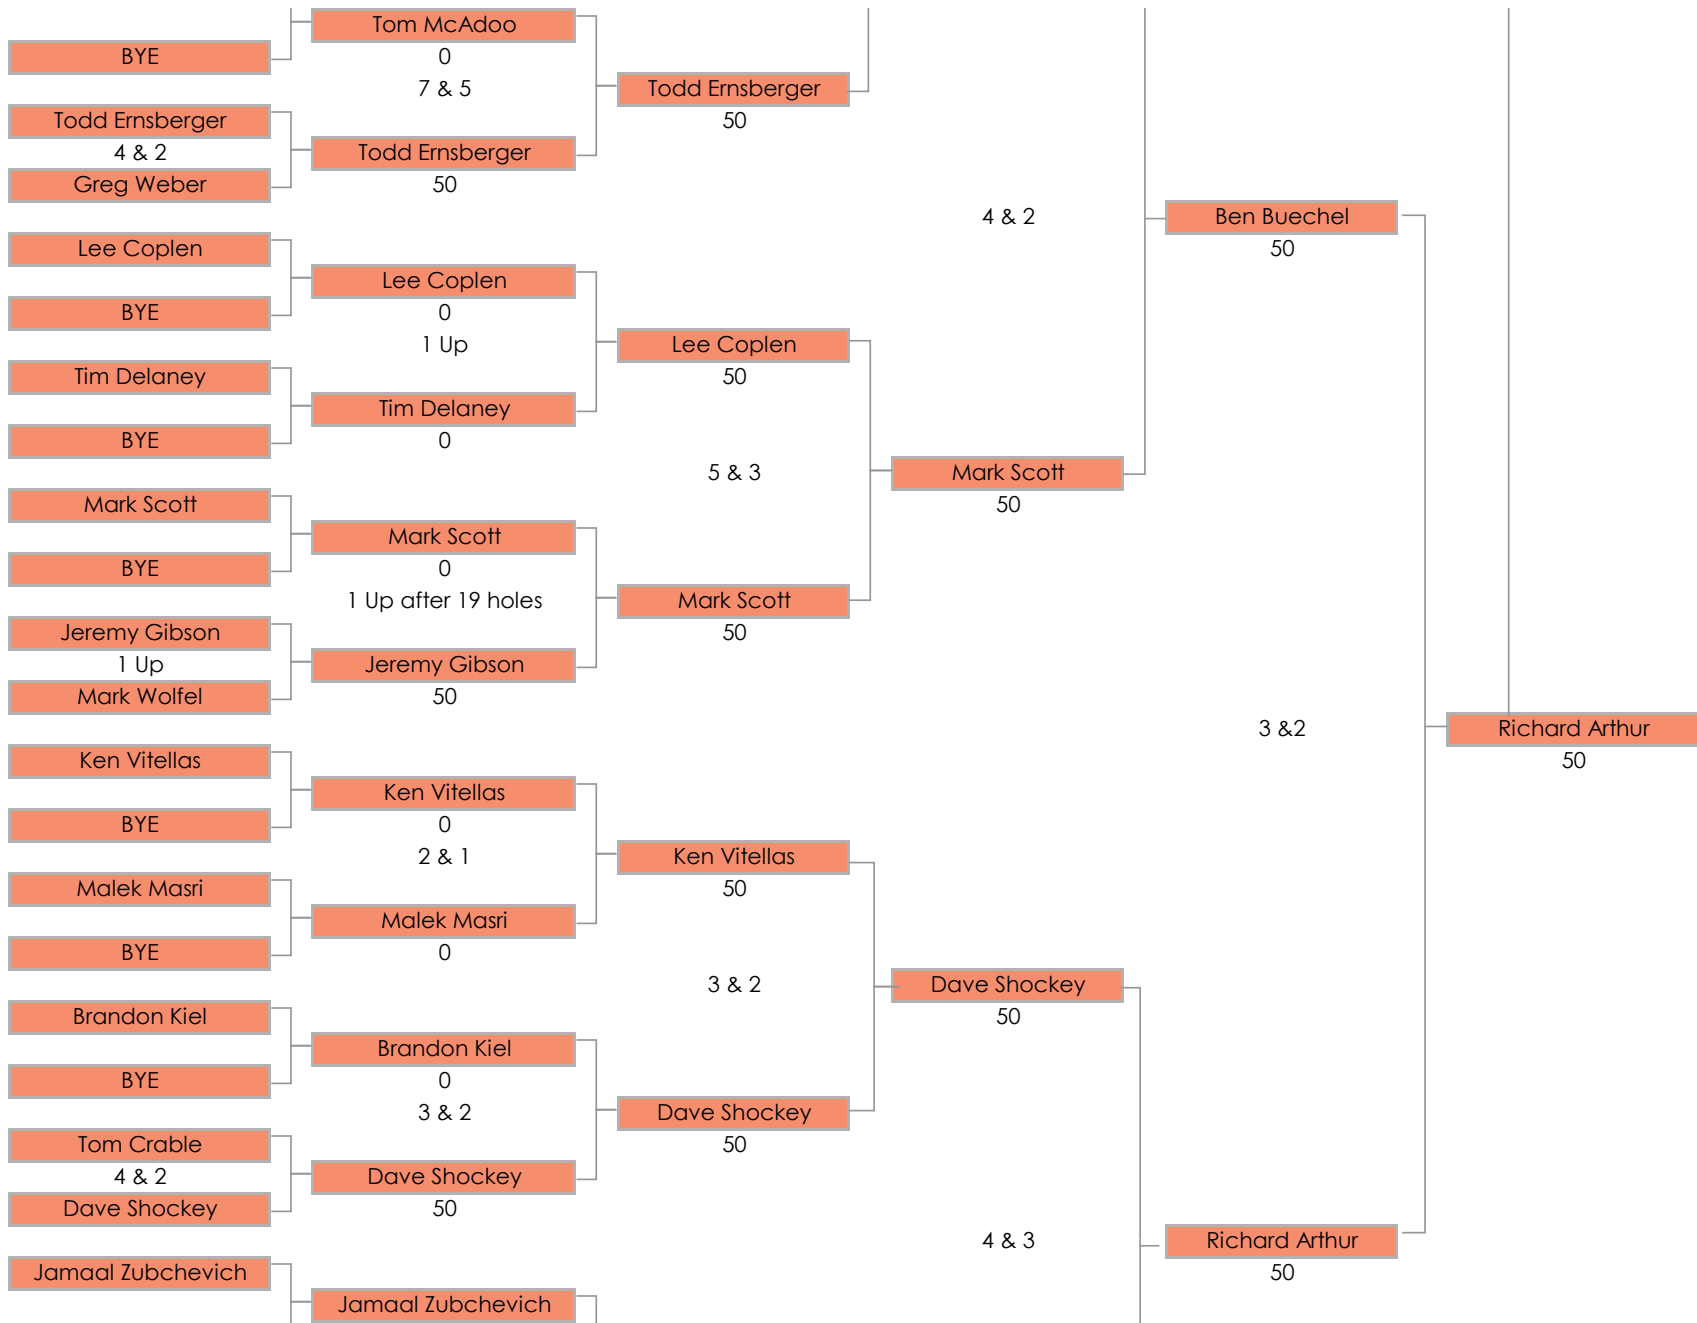

Mens Handicap Division

Round 1	Round 2	Round 3	Round 4	Round 5	Round 6
April 19 - May 14	May 15 - June 14	June 15 - June 30	July 1 - July 14	July 15 - July 31	August 1 - August 13
Default Course	Default Course	Default Course	Default Course	Default Course	Default Course
Bent Tree	New Albany Links	Glenross	Royal American	Clover Valley	Bent Tree

Default Tees	Mens (color)
Bent Tree	Gold
Clover Valley	White
Glenross	Blue
New Albany Links	White
Royal American Links	Blue*

*RAL new tee colors in summer 2021 (new blue color in 2021, it used to be the black color tees in 2020)

1 Up after 19 holes

Matt Hunter

Round 1
April 19 - May 14
Default Course
Bent Tree

Round 2
May 15 - June 14
Default Course
New Albany Links

Round 3
June 15 - June 30
Default Course
Glenross

Round 4
July 1 - July 14
Default Course
Royal American

Round 5
July 15 - July 31
Default Course
Clover Valley

Round 6
August 1 - August 13
Default Course
Bent Tree