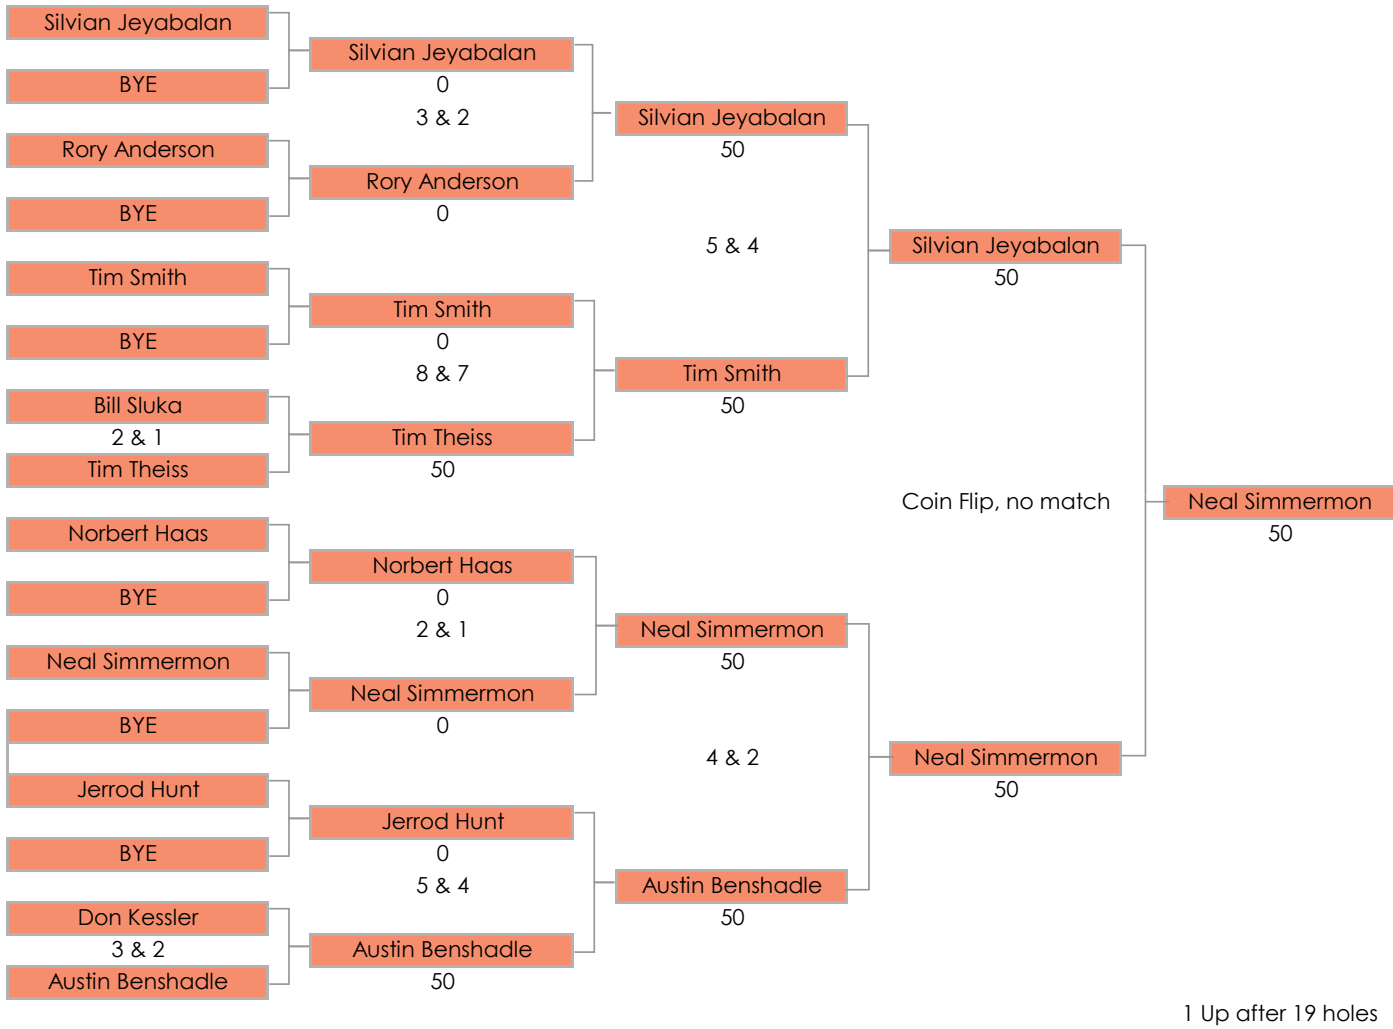

Mens Handicap Division

Round 1	Round 2	Round 3	Round 4	Round 5	Round 6
April 19 - May 14	May 15 - June 14	June 15 - June 30	July 1 - July 14	July 15 - July 31	August 1 - August 13
Default Course	Default Course	Default Course	Default Course	Default Course	Default Course
Bent Tree	New Albany Links	Glenross	Royal American	Clover Valley	Bent Tree

Default Tees	Mens (color)
Bent Tree	Gold
Clover Valley	White
Glenross	Blue
New Albany Links	White
Royal American Links	Blue*

*RAL new tee colors in summer 2021 (new blue color in 2021, it used to be the black color tees in 2020)

1 Up after 19 holes

Matt Hunter

Round 1
April 19 - May 14
Default Course
Bent Tree

Round 2
May 15 - June 14
Default Course
New Albany Links

Round 3
June 15 - June 30
Default Course
Glenross

Round 4
July 1 - July 14
Default Course
Royal American

Round 5
July 15 - July 31
Default Course
Clover Valley

Round 6
August 1 - August 13
Default Course
Bent Tree