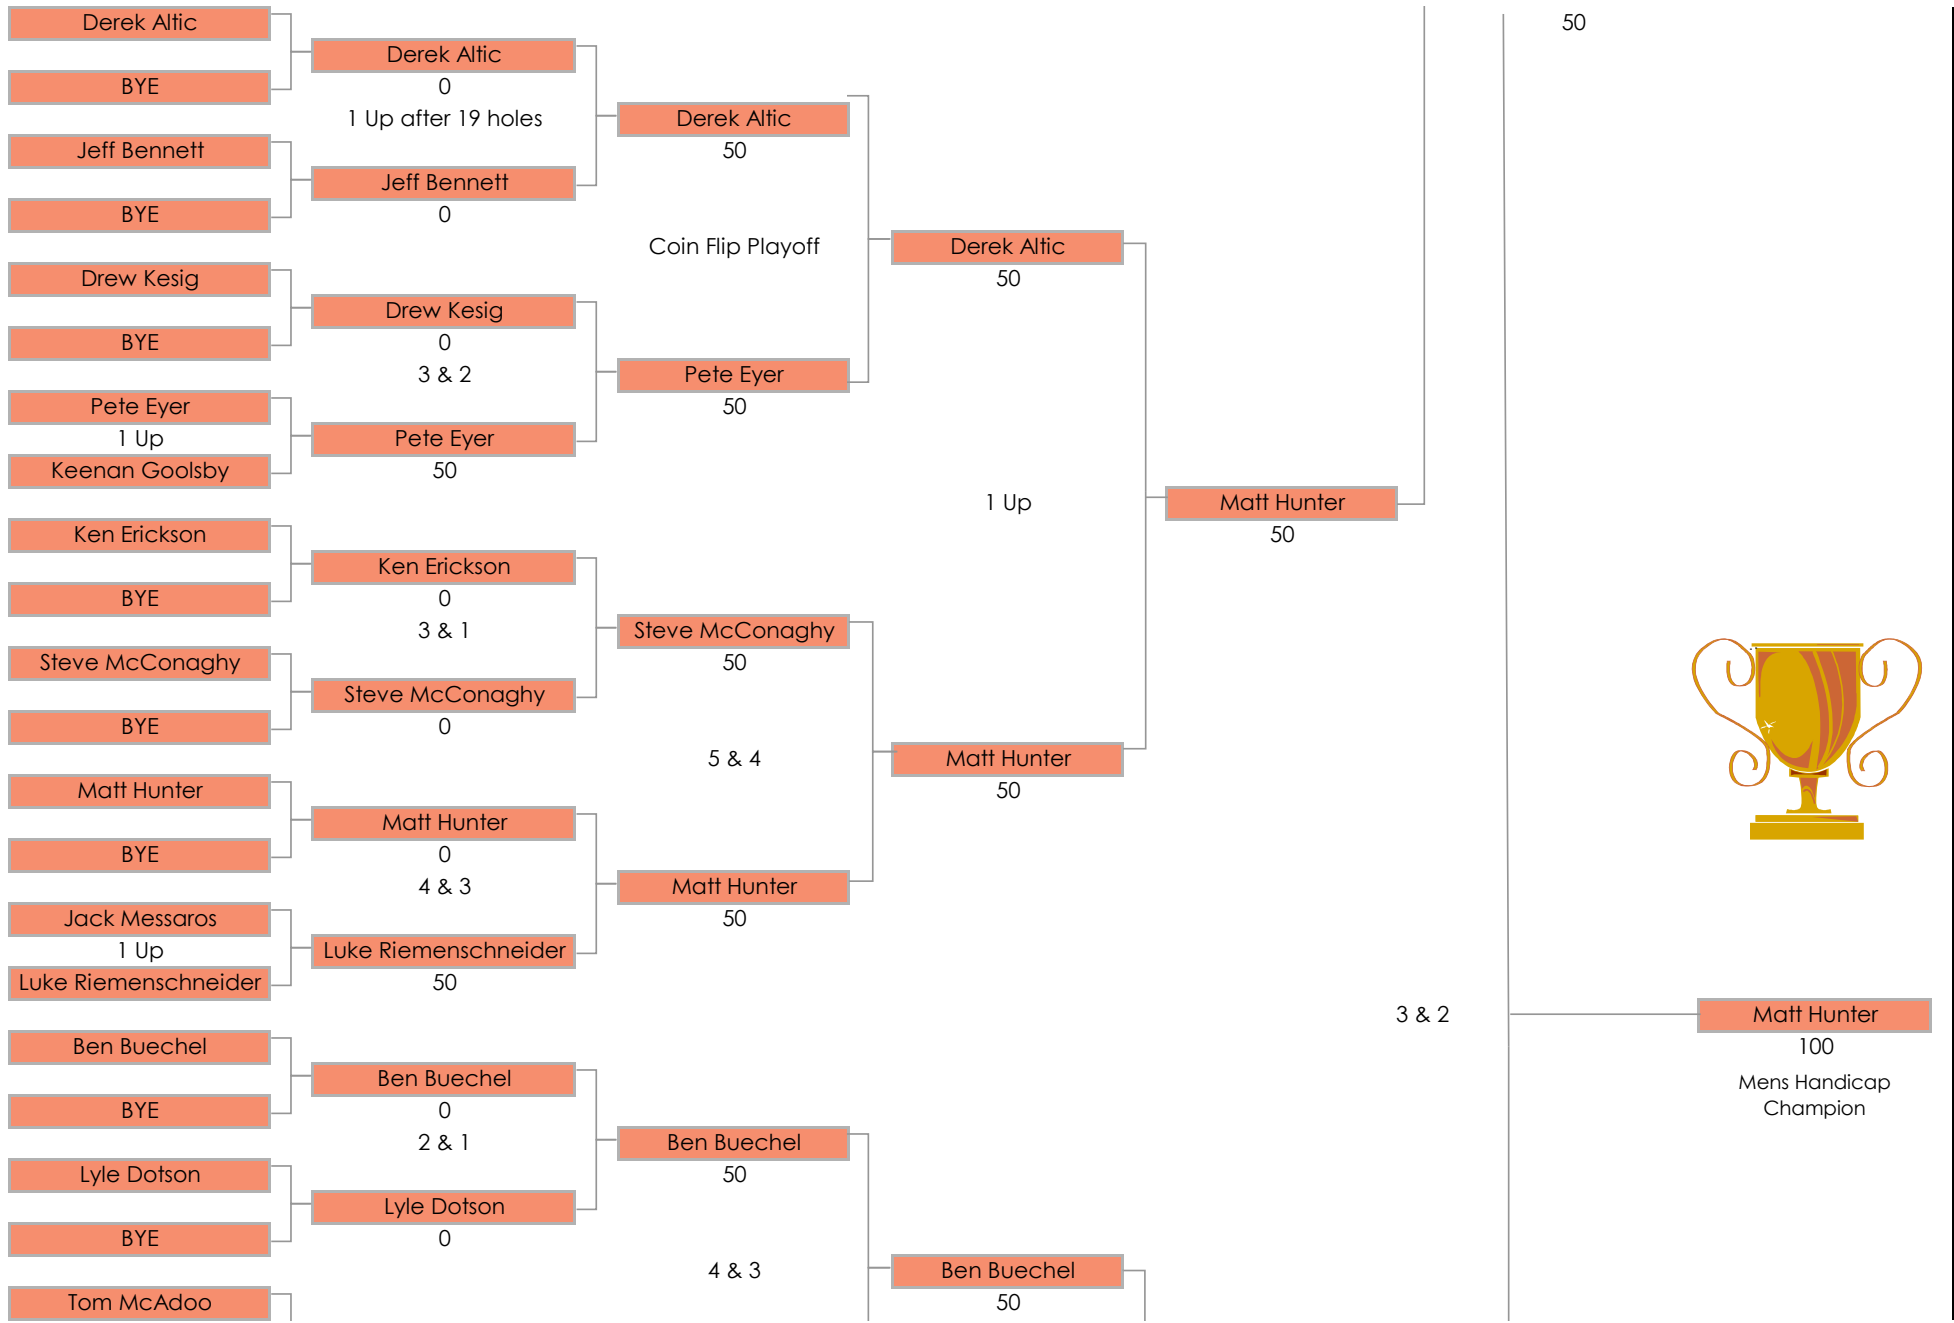

Mens Handicap Division

Round 1	Round 2	Round 3	Round 4	Round 5	Round 6
April 19 - May 14	May 15 - June 14	June 15 - June 30	July 1 - July 14	July 15 - July 31	August 1 - August 13
Default Course	Default Course	Default Course	Default Course	Default Course	Default Course
Bent Tree	New Albany Links	Glenross	Royal American	Clover Valley	Bent Tree

Default Tees	Mens (color)
Bent Tree	Gold
Clover Valley	White
Glenross	Blue
New Albany Links	White
Royal American Links	Blue*

*RAL new tee colors in summer 2021 (new blue color in 2021, it used to be the black color tees in 2020)

1 Up after 19 holes

Matt Hunter

Round 1
April 19 - May 14
Default Course
Bent Tree

Round 2
May 15 - June 14
Default Course
New Albany Links

Round 3
June 15 - June 30
Default Course
Glenross

Round 4
July 1 - July 14
Default Course
Royal American

Round 5
July 15 - July 31
Default Course
Clover Valley

Round 6
August 1 - August 13
Default Course
Bent Tree