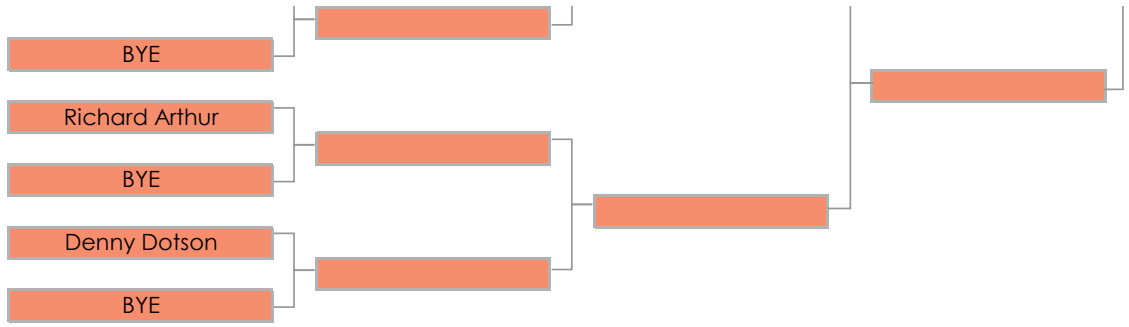

Round 1
April 19 - May 14
Default Course
Bent Tree

Round 2
May 15 - June 14
Default Course
New Albany Links

Round 3
June 15 - June 30
Default Course
Glenross

Round 4
July 1 - July 14
Default Course
Royal American

Round 5
July 15 - July 31
Default Course
Clover Valley

Round 6
August 1 - August 14
Default Course
Bent Tree