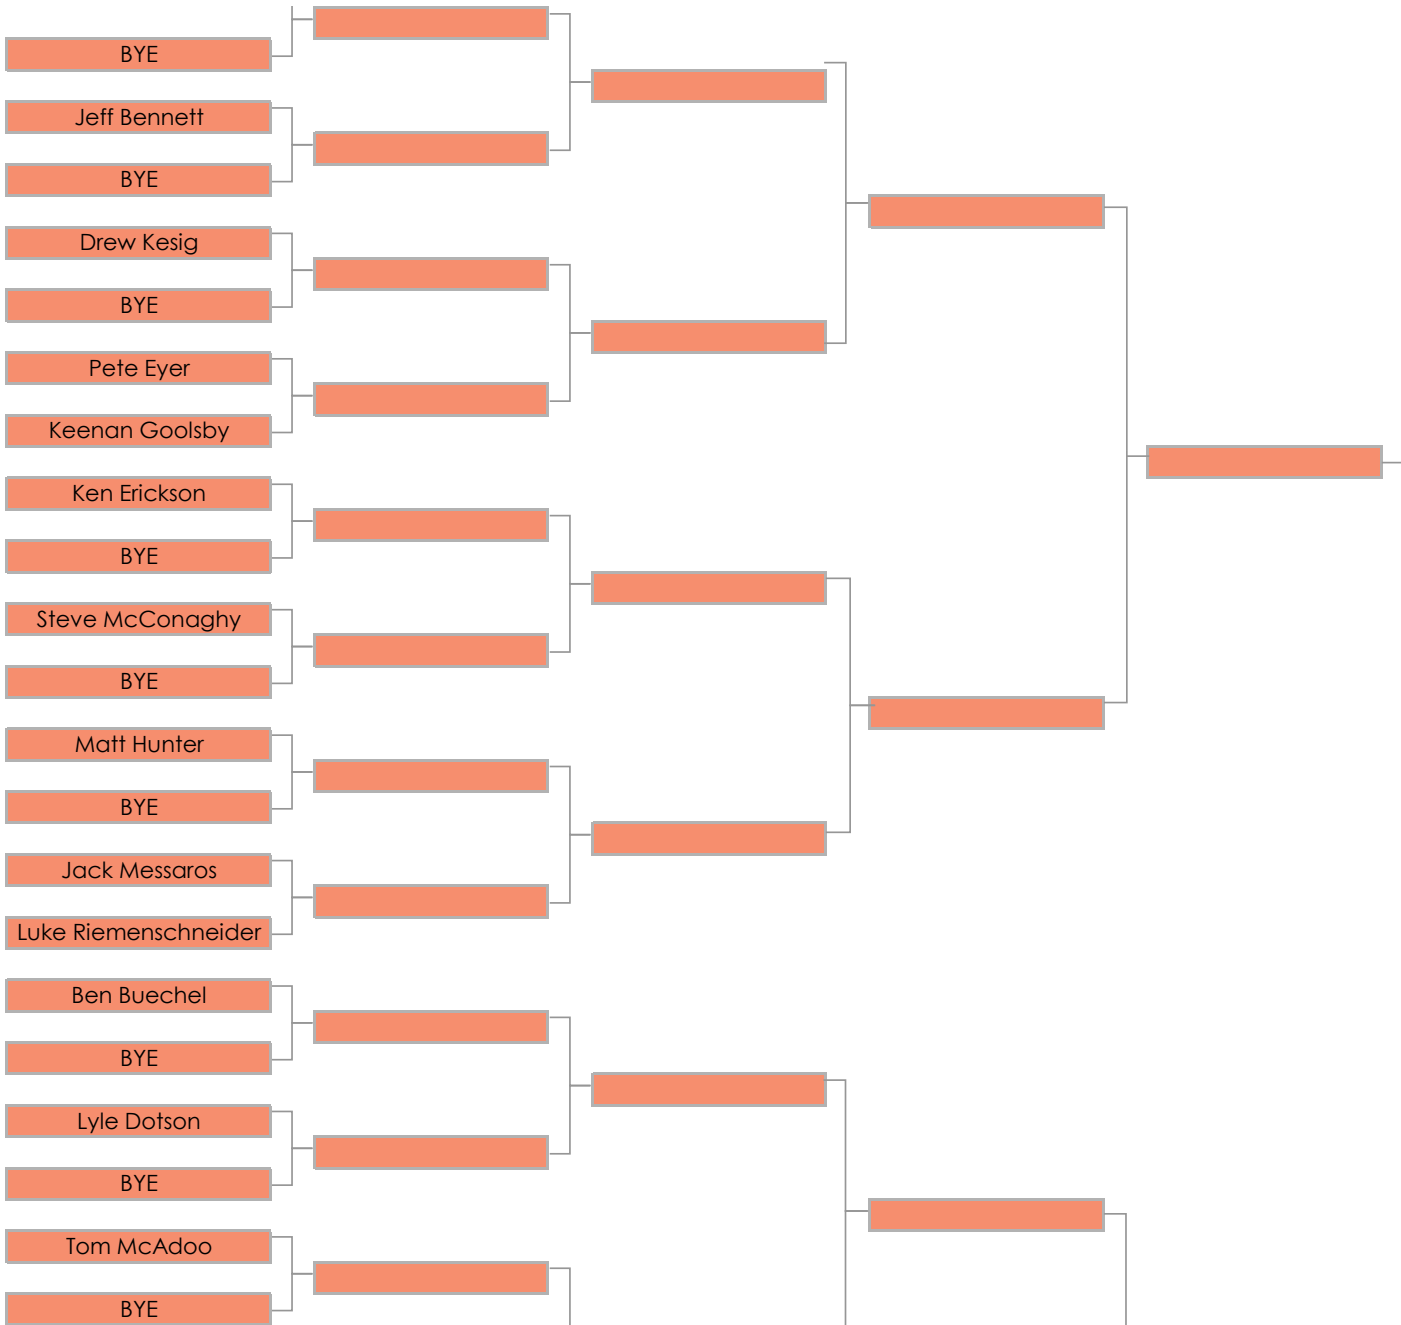

Mens Handicap Division

Round 1	Round 2	Round 3	Round 4	Round 5	Round 6
April 19 - May 14	May 15 - June 14	June 15 - June 30	July 1 - July 14	July 15 - July 31	August 1 - August 14
Default Course	Default Course	Default Course	Default Course	Default Course	Default Course
Bent Tree	New Albany Links	Glenross	Royal American	Clover Valley	Bent Tree

Default Tees	Mens (color)
Bent Tree	Gold
Clover Valley	White
Glenross	Blue
New Albany Links	White
Royal American Links	Blue*

*RAL new tee colors in summer 2021 (new blue color in 2021, it used to be the black color tees in 2020)

Mens Handicap
Champion

Round 1
April 19 - May 14
Default Course
Bent Tree

Round 2
May 15 - June 14
Default Course
New Albany Links

Round 3
June 15 - June 30
Default Course
Glenross

Round 4
July 1 - July 14
Default Course
Royal American

Round 5
July 15 - July 31
Default Course
Clover Valley

Round 6
August 1 - August 14
Default Course
Bent Tree