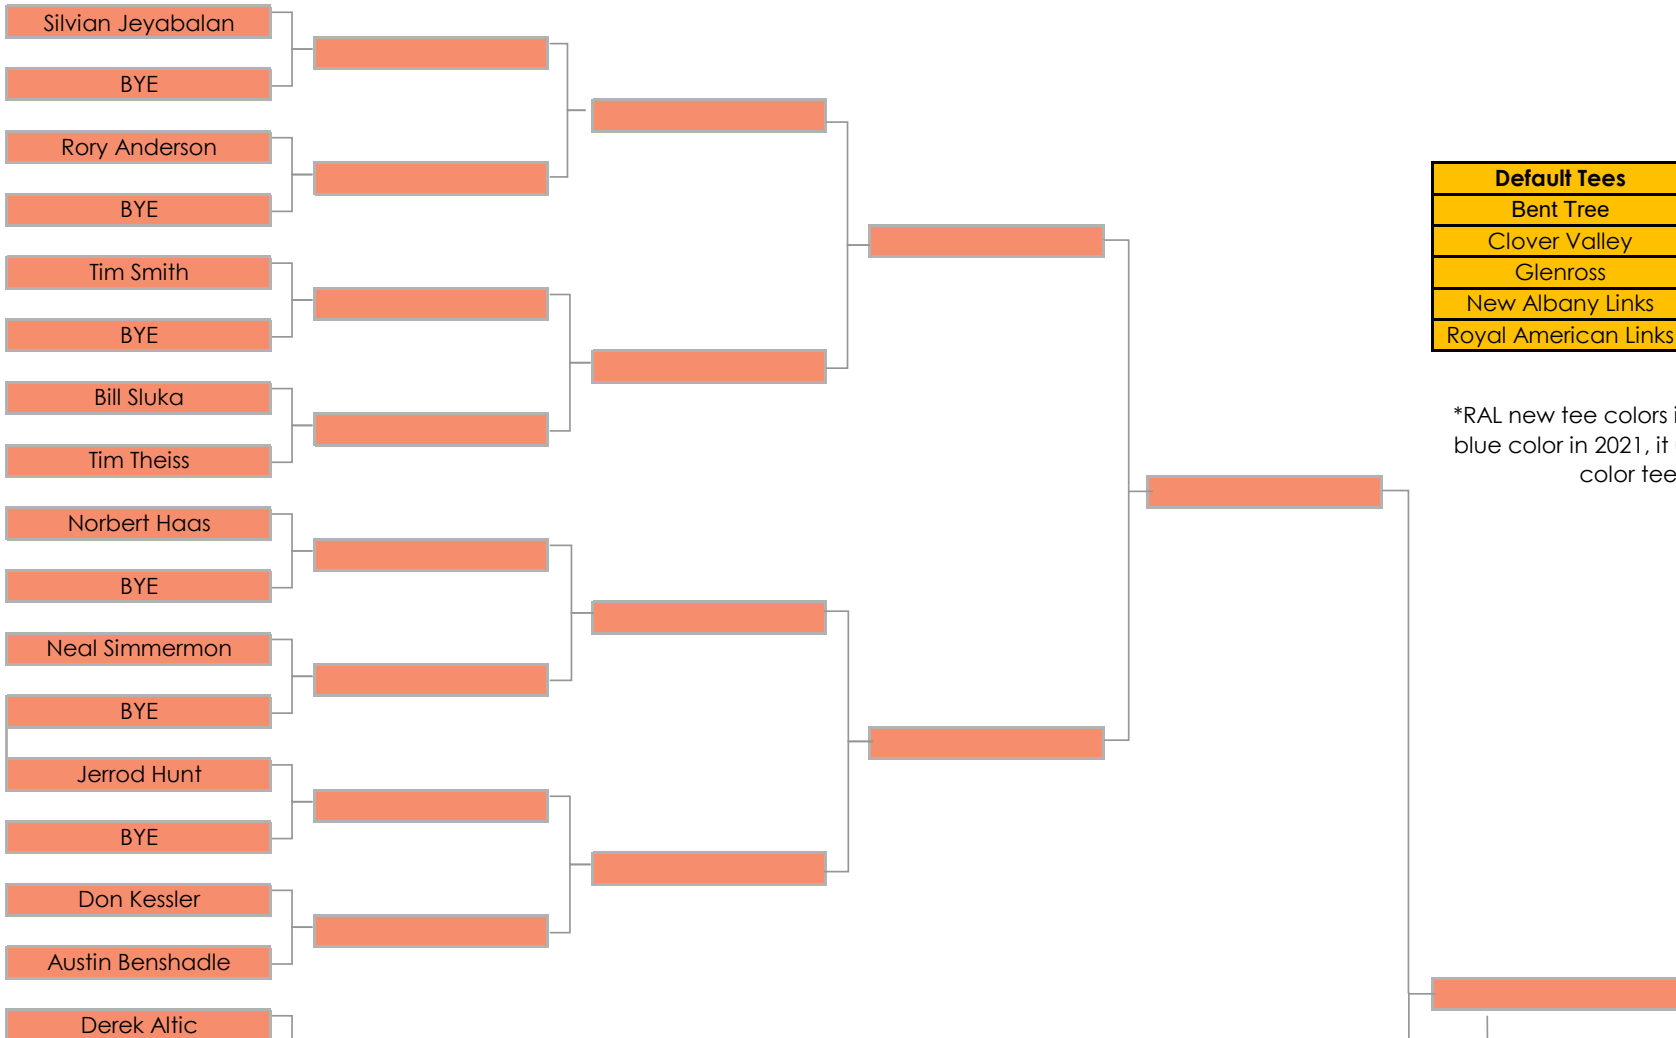

Mens Handicap Division

Round 1	Round 2	Round 3	Round 4	Round 5	Round 6
April 19 - May 14	May 15 - June 14	June 15 - June 30	July 1 - July 14	July 15 - July 31	August 1 - August 14
Default Course	Default Course	Default Course	Default Course	Default Course	Default Course
Bent Tree	New Albany Links	Glenross	Royal American	Clover Valley	Bent Tree

Default Tees	Mens (color)
Bent Tree	Gold
Clover Valley	White
Glenross	Blue
New Albany Links	White
Royal American Links	Blue*

*RAL new tee colors in summer 2021 (new blue color in 2021, it used to be the black color tees in 2020)

Mens Handicap
Champion

Round 1
April 19 - May 14
Default Course
Bent Tree

Round 2
May 15 - June 14
Default Course
New Albany Links

Round 3
June 15 - June 30
Default Course
Glenross

Round 4
July 1 - July 14
Default Course
Royal American

Round 5
July 15 - July 31
Default Course
Clover Valley

Round 6
August 1 - August 14
Default Course
Bent Tree