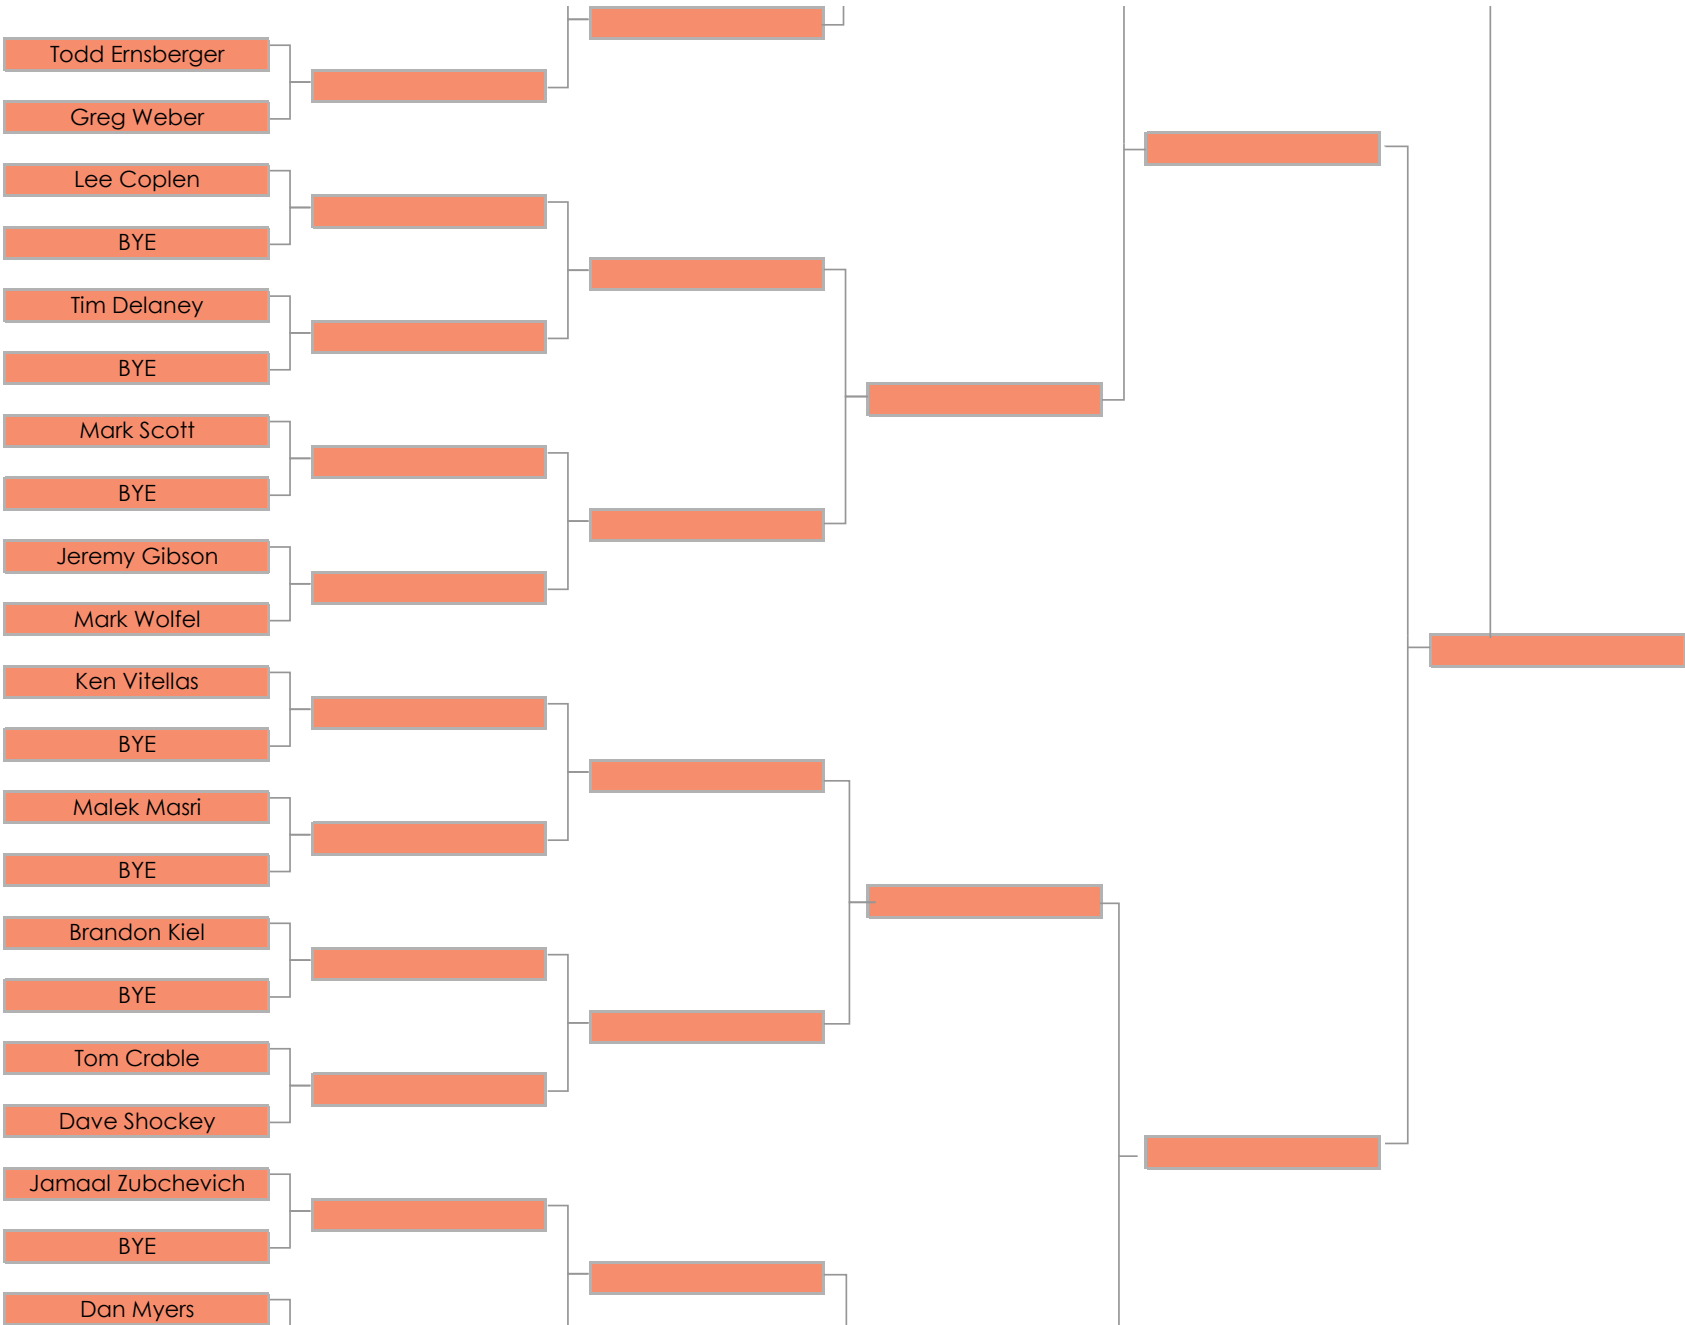

Mens Handicap Division

Round 1	Round 2	Round 3	Round 4	Round 5	Round 6
April 19 - May 14	May 15 - June 14	June 15 - June 30	July 1 - July 14	July 15 - July 31	August 1 - August 14
Default Course	Default Course	Default Course	Default Course	Default Course	Default Course
Bent Tree	New Albany Links	Glenross	Royal American	Clover Valley	Bent Tree

Default Tees	Mens (color)
Bent Tree	Gold
Clover Valley	White
Glenross	Blue
New Albany Links	White
Royal American Links	Blue*

*RAL new tee colors in summer 2021 (new blue color in 2021, it used to be the black color tees in 2020)

Mens Handicap
Champion

Round 1
April 19 - May 14
Default Course
Bent Tree

Round 2
May 15 - June 14
Default Course
New Albany Links

Round 3
June 15 - June 30
Default Course
Glenross

Round 4
July 1 - July 14
Default Course
Royal American

Round 5
July 15 - July 31
Default Course
Clover Valley

Round 6
August 1 - August 14
Default Course
Bent Tree